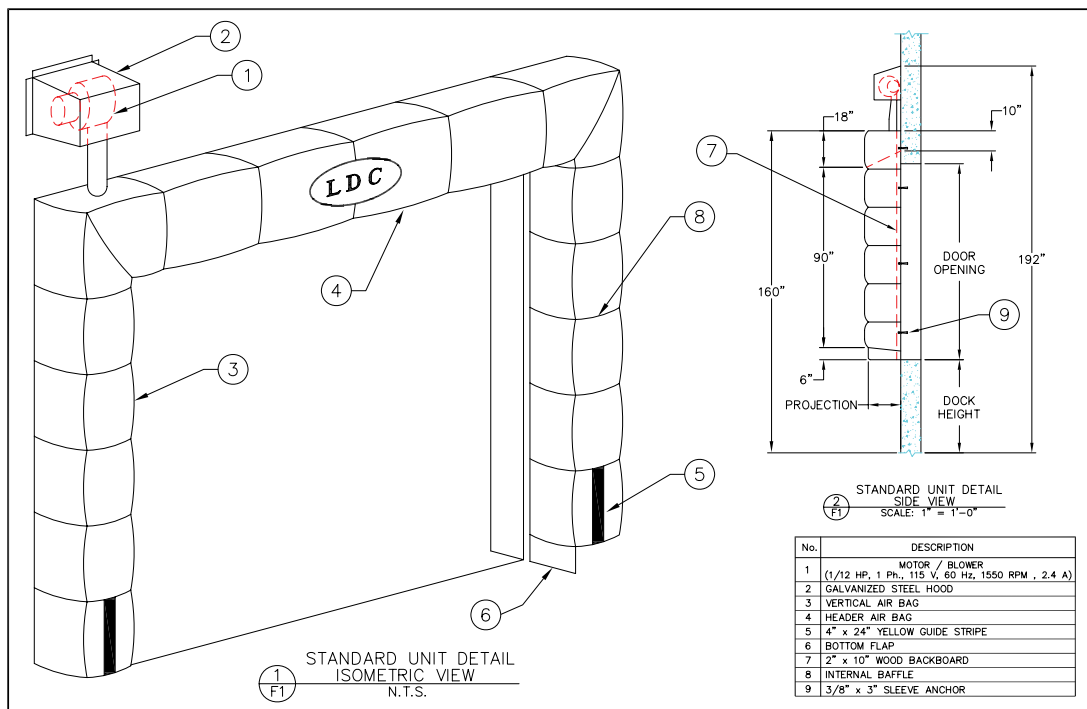

Generally designed to suit 8' wide x 8' high openings. The Series D150 reduces pressure against the building wall unlike conventional pads while creating a tight energy saving seal against the back of the truck.

A one piece air bag construction with a unique internal baffle system creates a square faced design increasing contact area. This design ensures that off-centre trailers & even trailers that are not spotted square to the opening are sealed.

LDC offers a wide variety of custom inflatables to satisfy your dock requirements

- Square faced design creates larger contact area against truck
- Pressure treated non-rot wood framing
- 24" yellow guide stripes for accurate truck placement
- Externally mounted motor with galvanized protective hood
- Higher wedged header design seals a variety of trailers
- Custom sizes and projections available
- Available in 22 oz Hi-Tear Vinyl or rugged 16 oz Hi-Tear Hypalon