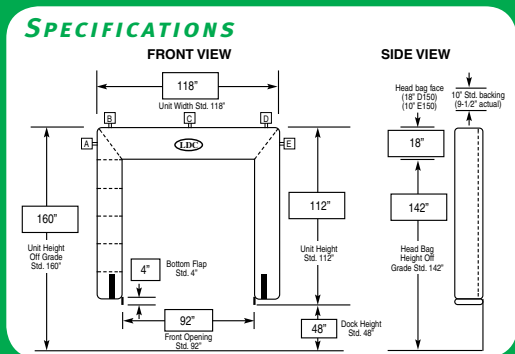

Generally designed to suit 8' wide x 8' high openings. The Series D150 reduces pressure against the building wall unlike conventional pads while creating a tight energy saving seal against the back of the truck.

LDC offers a wide variety of custom inflatables to satisfy your dock requirements

- Square faced design creates larger contact area against truck
- Pressure treated non-rot wood framing
- 24" yellow guide stripes for accurate truck placement
- Externally mounted motor with galvanized protective hood
- Higher wedged header design seals a variety of trailers
- Custom sizes and projections available
- Available in 22 oz Hi-Tear Vinyl or rugged 16 oz Hi-Tear Hypalon