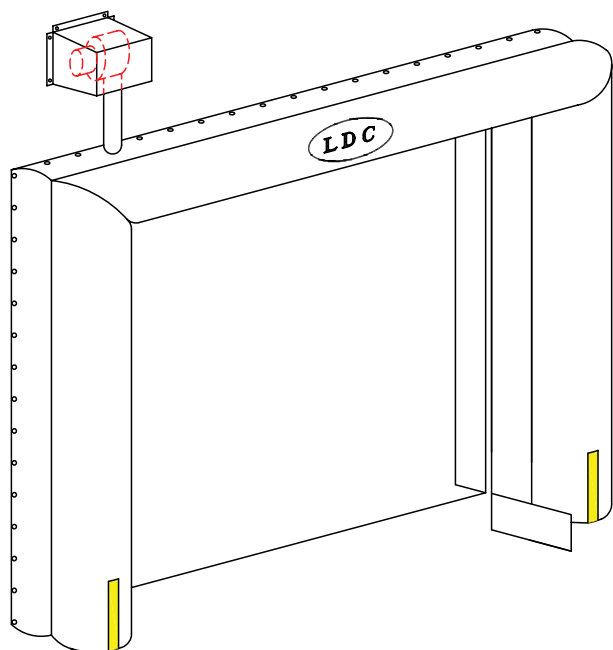

SERIES D150 Fixed Inflatable Dock Seal

BENEFITS

- ▶ **SAVE** hundreds of dollars in reduced energy costs
- ▶ **IMPROVE** working conditions by keeping dust, dirt, debris & insects out
- ▶ **PROTECT** product & personnel from harsh weather conditions
- ▶ **INCREASE PRODUCTIVITY** by providing a safe & comfortable working environment
- ▶ **DURABLE** range of Hi-Performance fabrics to choose from
- ▶ **CUSTOM** sizes available

Generally designed to suit 8' wide x 8' high openings. The Series D150 reduces pressure against the building wall unlike conventional pads while creating a tight energy saving seal against the back of the truck.

A one piece air bag construction with a unique internal baffle system creates a square faced design increasing contact area. This design ensures that off-centre trailers & even trailers that are not spotted square to the opening are sealed.

LDC offers a wide variety of custom inflatables to satisfy your dock requirements

- Square faced design creates larger contact area against truck
- Pressure treated non-rot wood framing
- 24" yellow guide stripes for accurate truck placement
- Externally mounted motor with galvanized protective hood
- Higher wedged header design seals a variety of trailers
- Custom sizes and projections available
- Available in 22 oz Hi-Tear Vinyl or rugged 16 oz Hi-Tear Hypalon